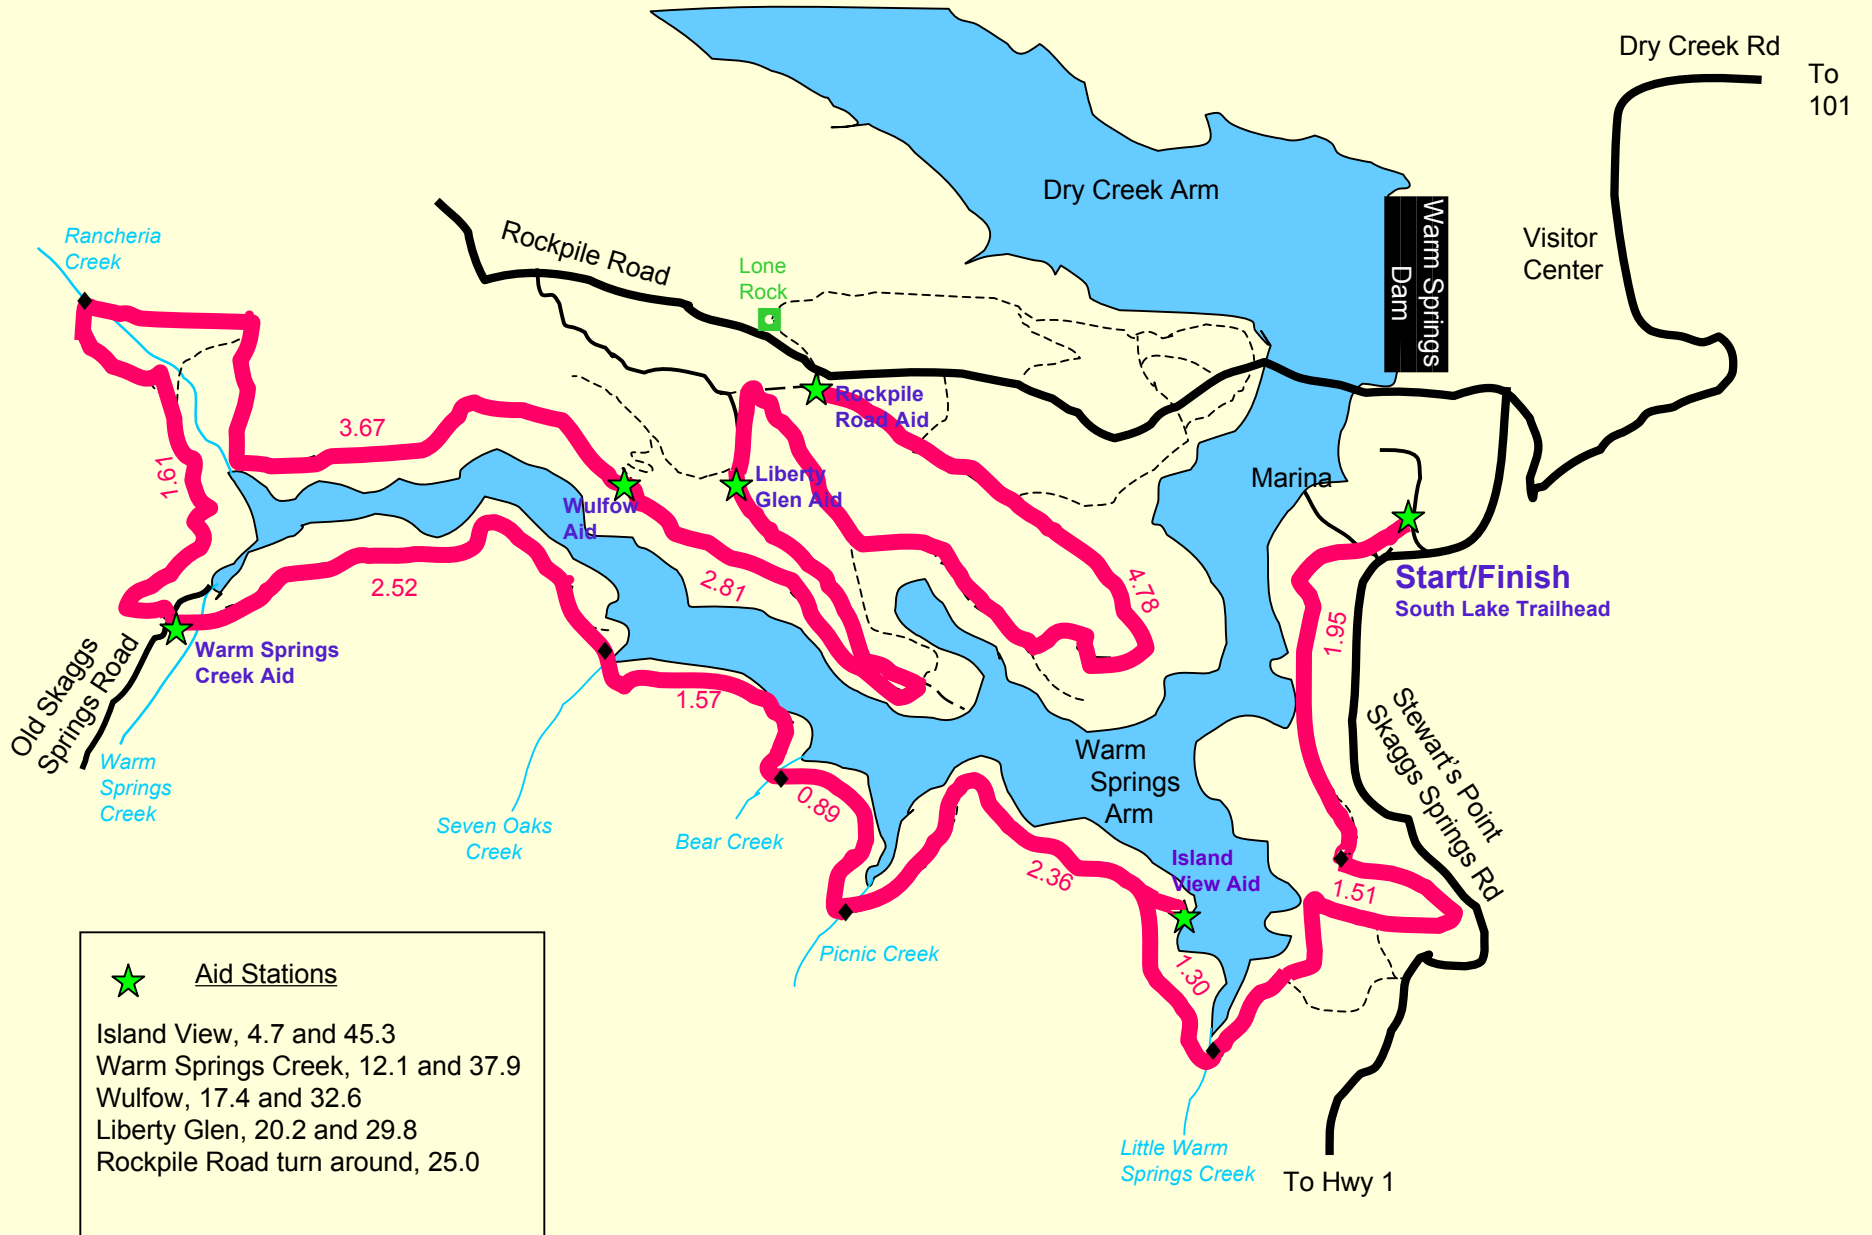

LAKE SONOMA 50

★	Aid Stations
	Island View, 4.7 and 45.3
	Warm Springs Creek, 12.1 and 37.9
	Wulfow, 17.4 and 32.6
	Liberty Glen, 20.2 and 29.8
	Rockpile Road turn around, 25.0